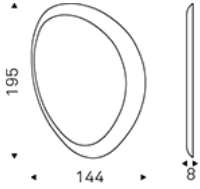

ASCOT Magnum

Design: Lorenzo Remedi

Product description

Wall mirror in mirrored, fumé or bronze glass.

ASCOT Magnum

Design: Lorenzo Remedi

Dimension

ASCOT Magnum

Design: Lorenzo Remedi

Finishes: frame

glass

bronze mirrored

fumé mirrored

mirrored